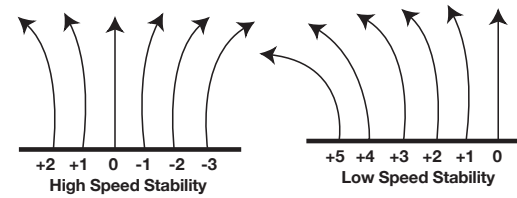

Additional Notes

*All references to fade and turn assume a right-handed backhand or left-handed forehand throw and should be reversed for right-handed forehand or left-handed backhand throws. For discs available in multiple grades of plastic, the ratings represent an average across the plastic types. Discs in premium plastic will generally fly slightly more overstable than rated. Discs in baseline plastic will generally fly slightly less overstable than rated. All ratings assume a clean release and nose down throw.

Download our smart phone app for android and the iPhone. Search for Joe's Universal Flight Chart.